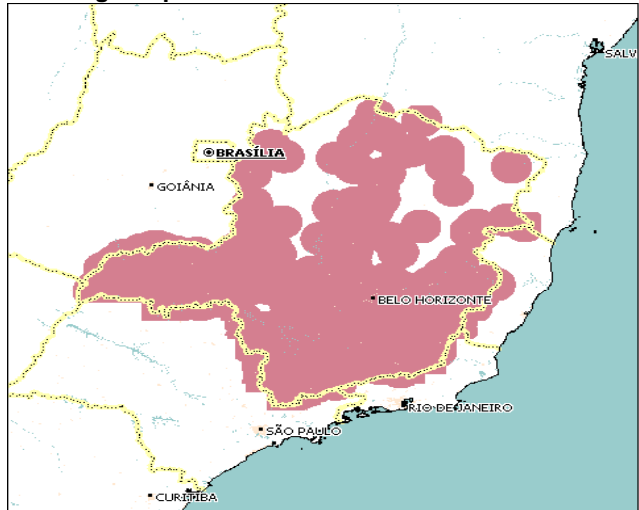

Coverage Map